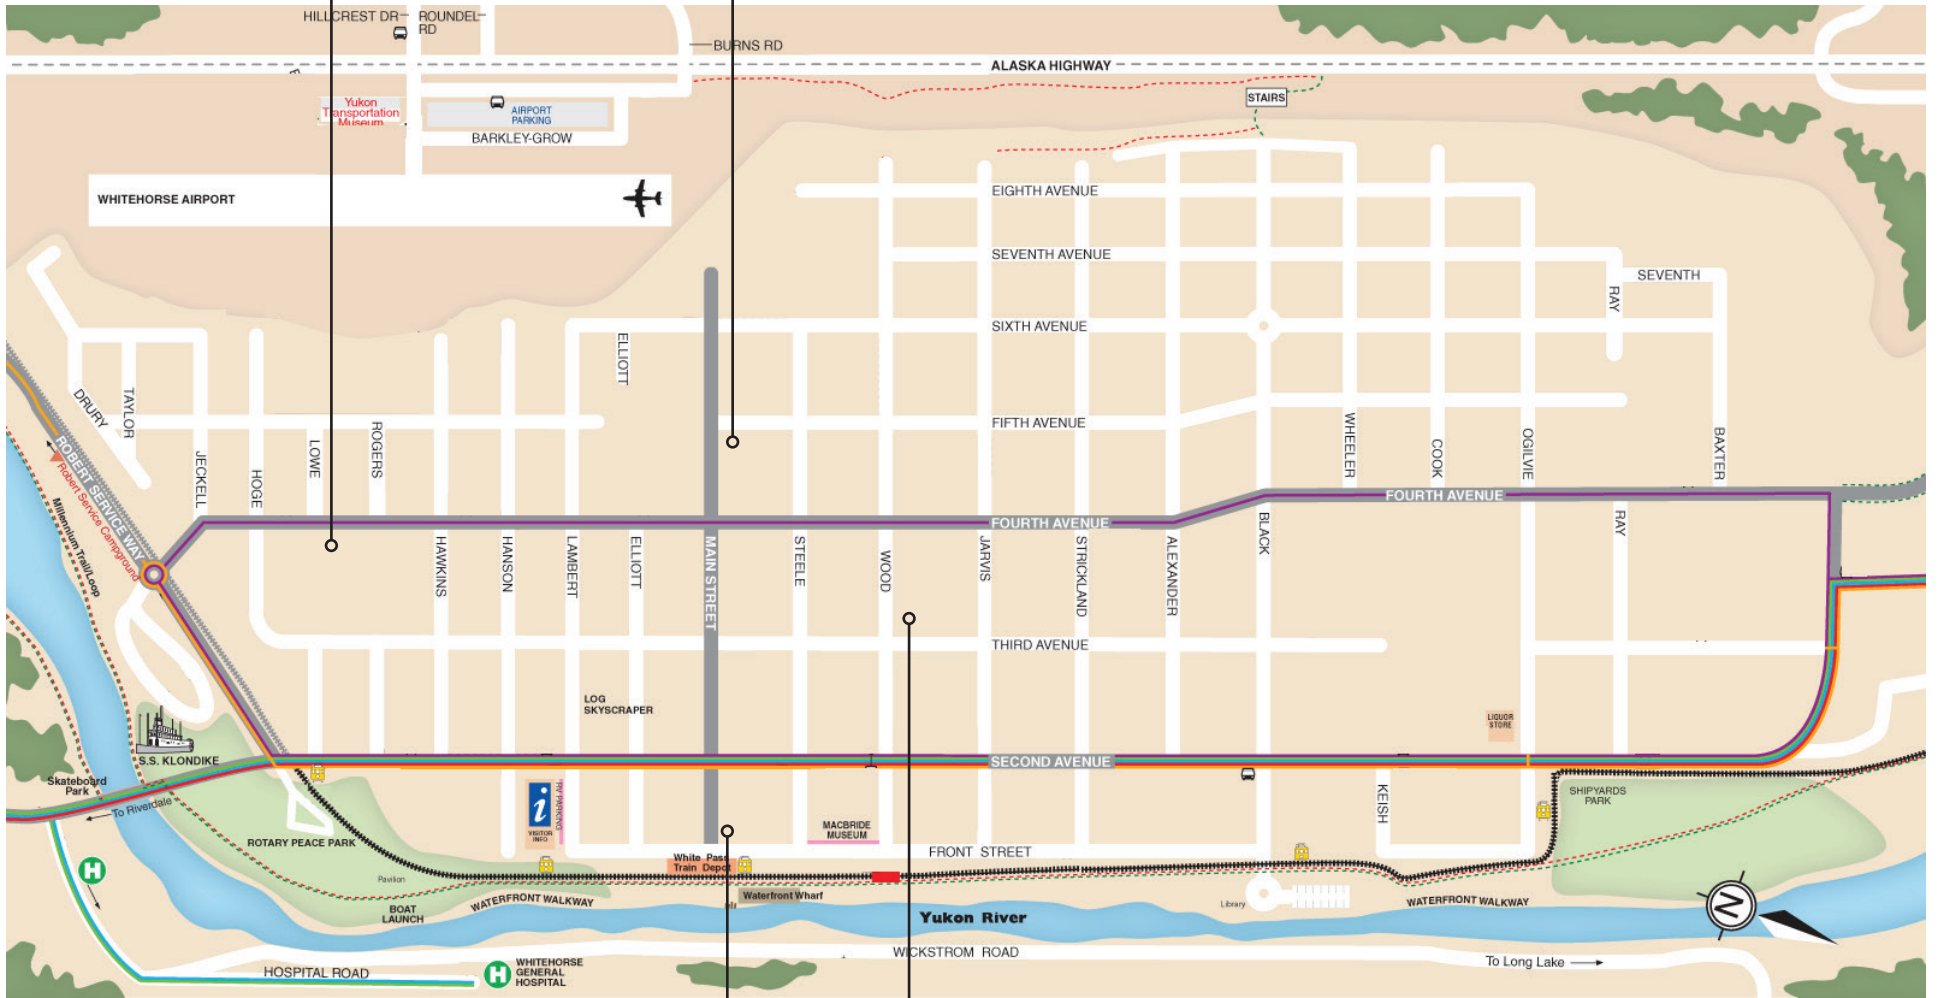

Coast High Country Inn

Best Western
GOLD RUSH INN
Spa & Conference Centre

E
EDGEWATER
HOTEL

Westmark
HOTELS
ALASKA/YUKON